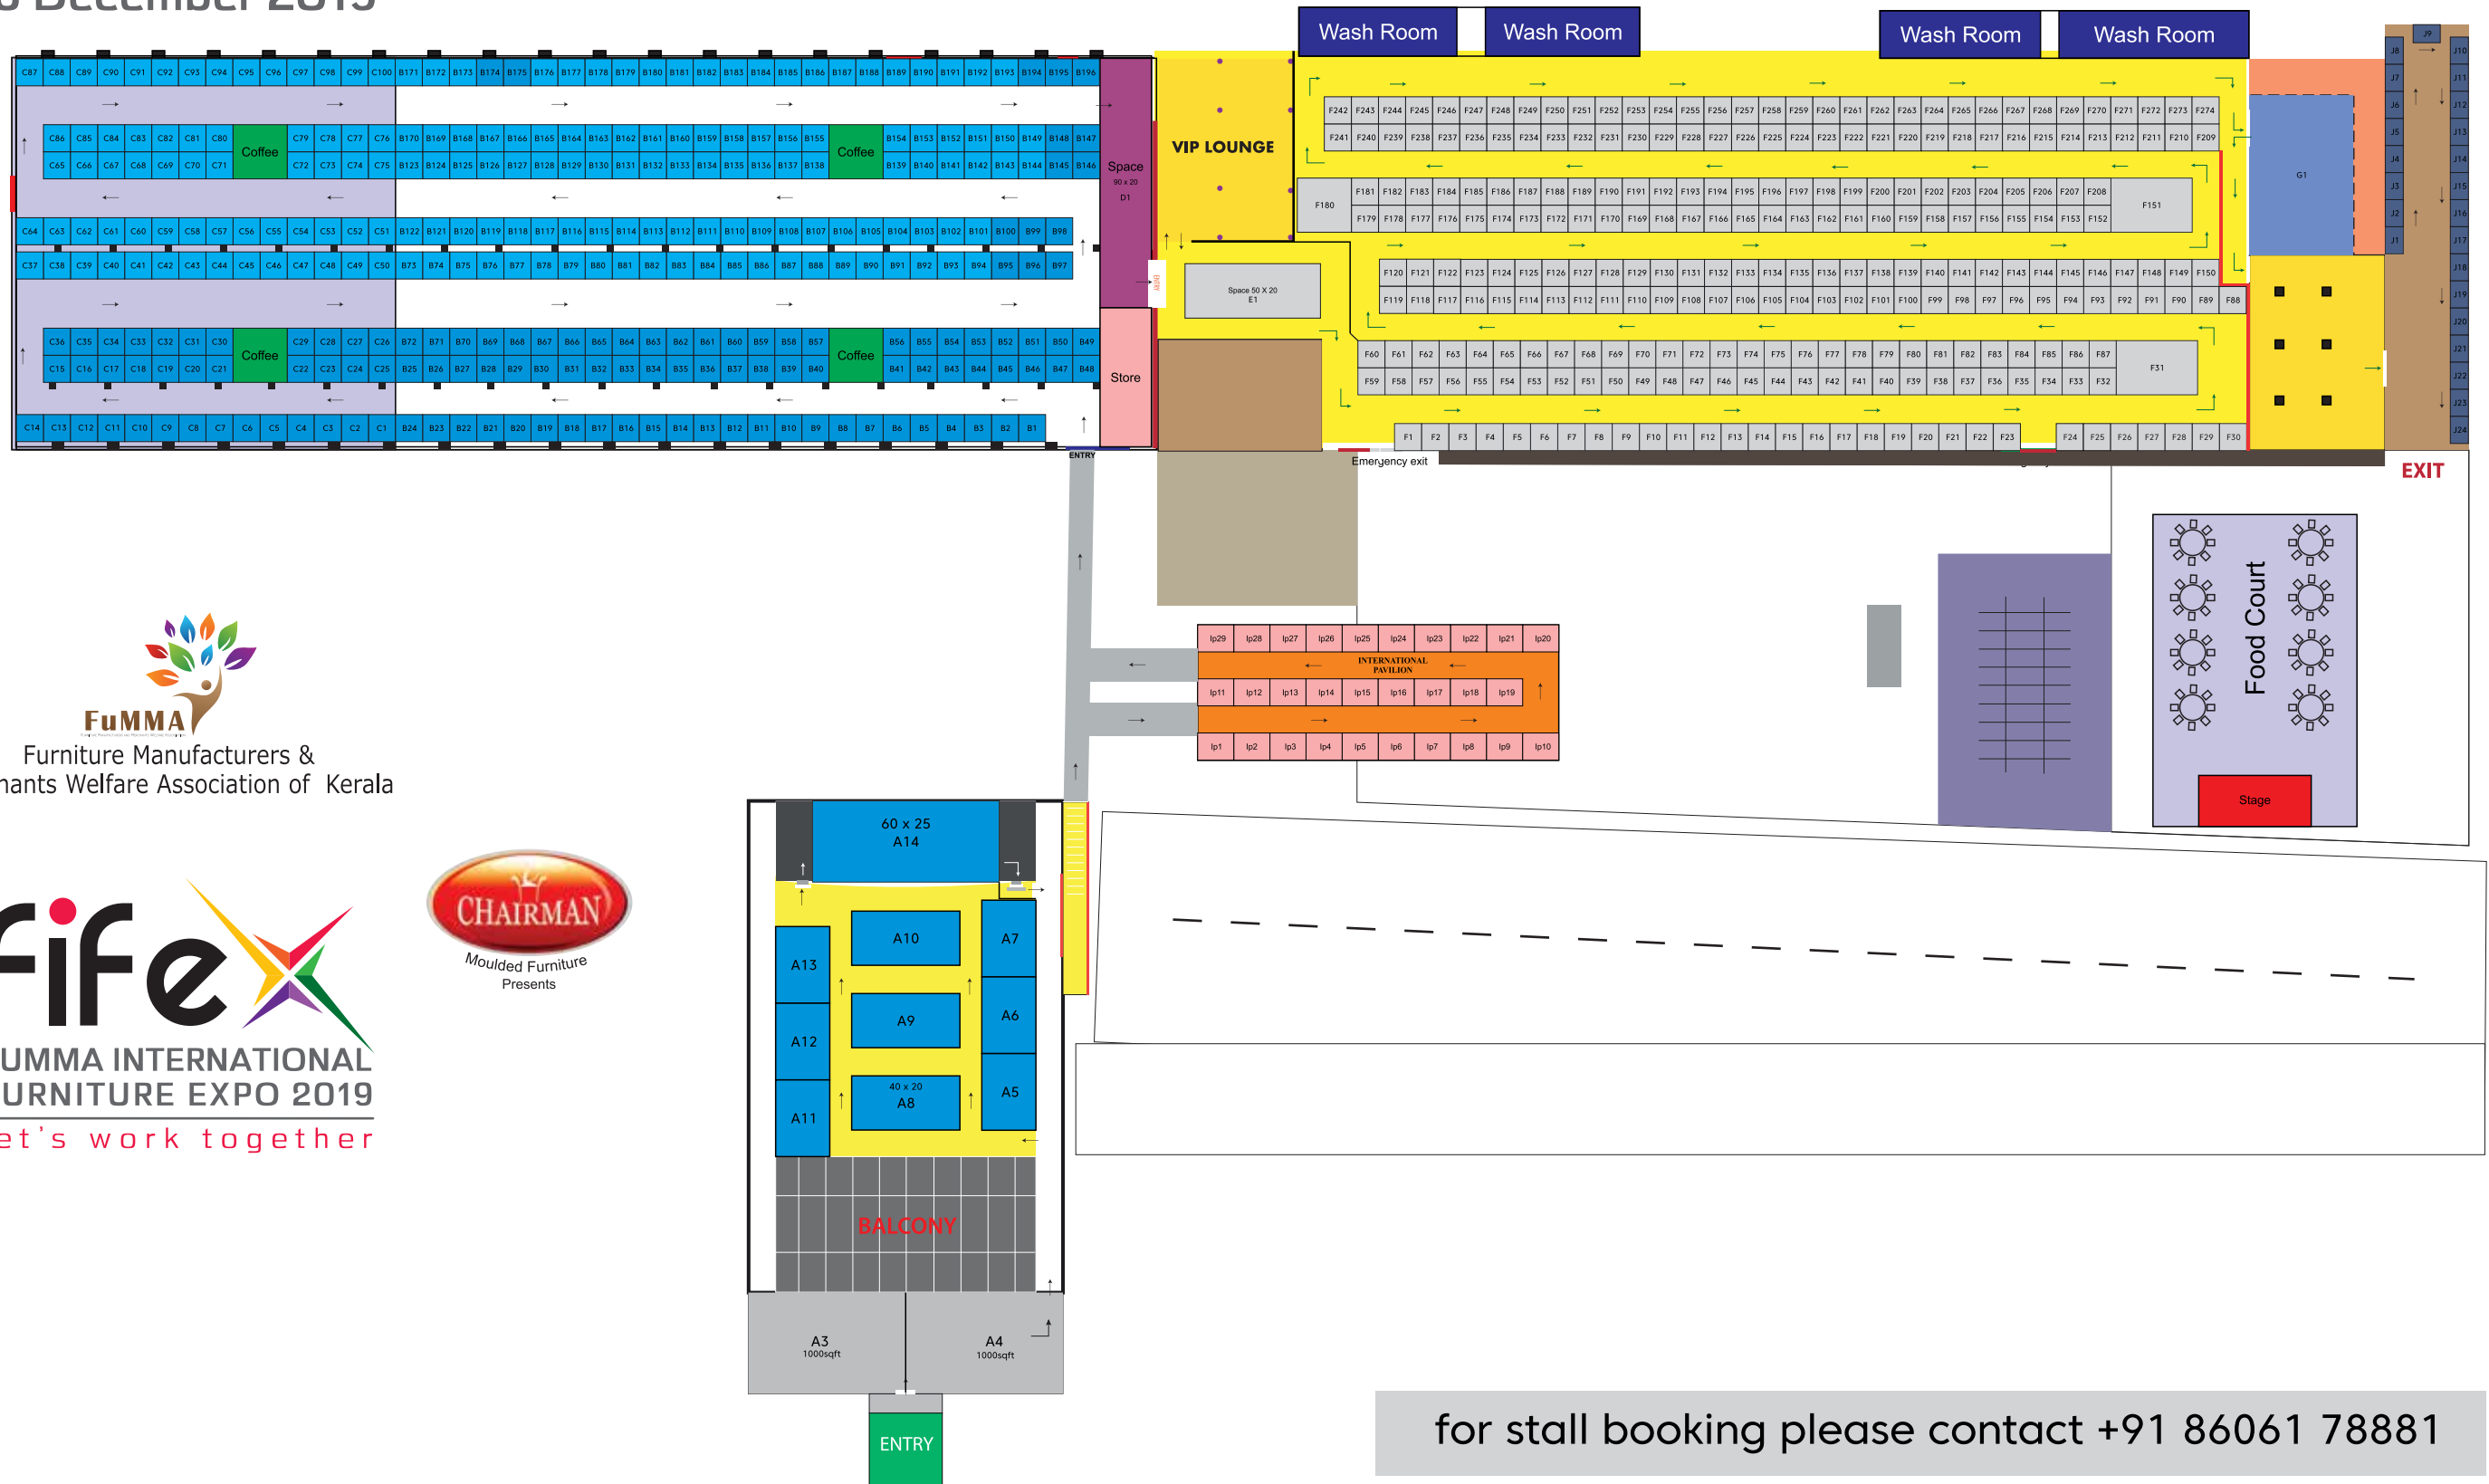

We would like to thank you for considering our invitation and hoping for your honorable presence at the expo.

**fife**   
**FUMMA INTERNATIONAL  
FURNITURE EXPO 2019**  
*let's work together*

FIFEX , the largest international finished furniture exhibition to be held at Adlux international convention center Angamaly is happening on 14<sup>th</sup>,15<sup>th</sup> &16<sup>th</sup> December 2019. FIFEX is solely organized by FUMMA (Furniture Manufacturers & Merchants Welfare Association of Kerala). FIFEX is one of the leading and reputed trade exhibition where suppliers, manufacturers and purchasers find their trusted business partners for state of art and custom designed furniture and premium materials. FIFEX provides a perfect platform for accessing global suppliers offering wholesales, new trends and global strategy for furniture market. FIFEX 2019 co-ordinates with exhibitors from across the country, offering 10,000 sq.mtr exhibition area, 300 plus exhibitors, 50,000 plus visitors and so on.

# FLOOR PLAN

14, 15, 16 December 2019 Total stalls 613

  
**FuMMA**  
 Furniture Manufacturers &  
 Merchants Welfare Association of Kerala

  
**fife**  
 FUMMA INTERNATIONAL  
 FURNITURE EXPO 2019  
 let's work together