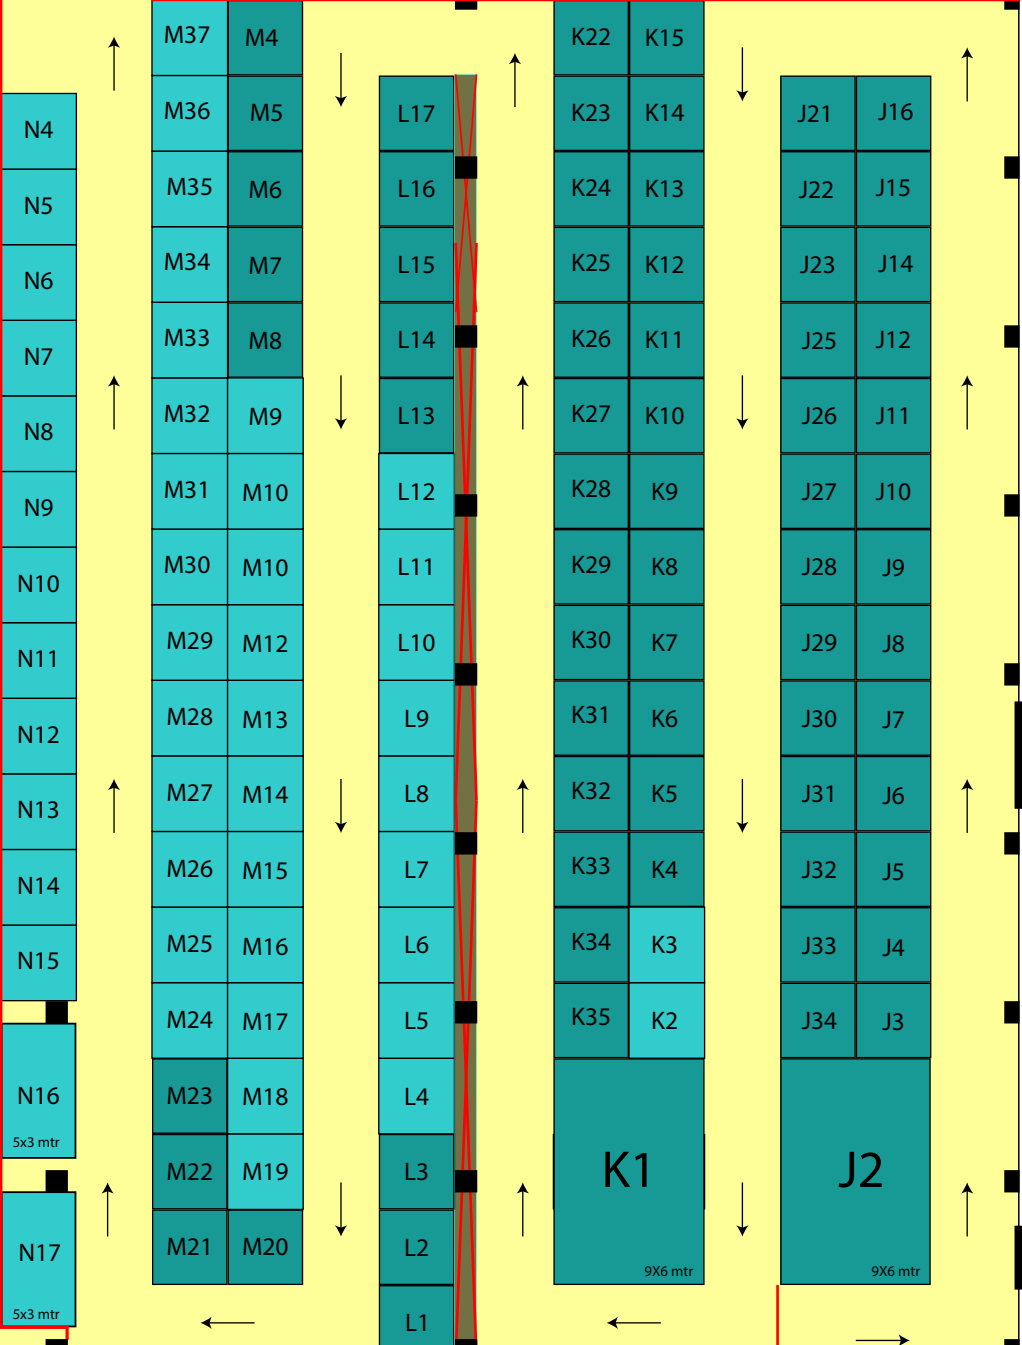

MS37	MS38	MS39	MS40	MS41	MS42	MS43	MS44	MS45	MS46	MS47	MS48
------	------	------	------	------	------	------	------	------	------	------	------

MS36	MS35	MS34	MS33	MS32	MS31	MS30	MS29	MS28	MS27	MS26	MS25
MS13	MS14	MS15	MS16	MS17	MS18	MS19	MS20	MS21	MS22	MS23	MS24

MICRO STALLS

S24	S23	S22	S21	S20	S19	S18	S17	S16	S15	S14	S13
S1	S2	S3	S4	S5	S6	S7	S8	S9	S10	S11	S12

STARTUP PAVILION

EXECUTIVE LOUNGE

39x9 mtr

Exit

Entry

Hall 2

2000sq.ft.

Entry

Registration Area

Hall 1