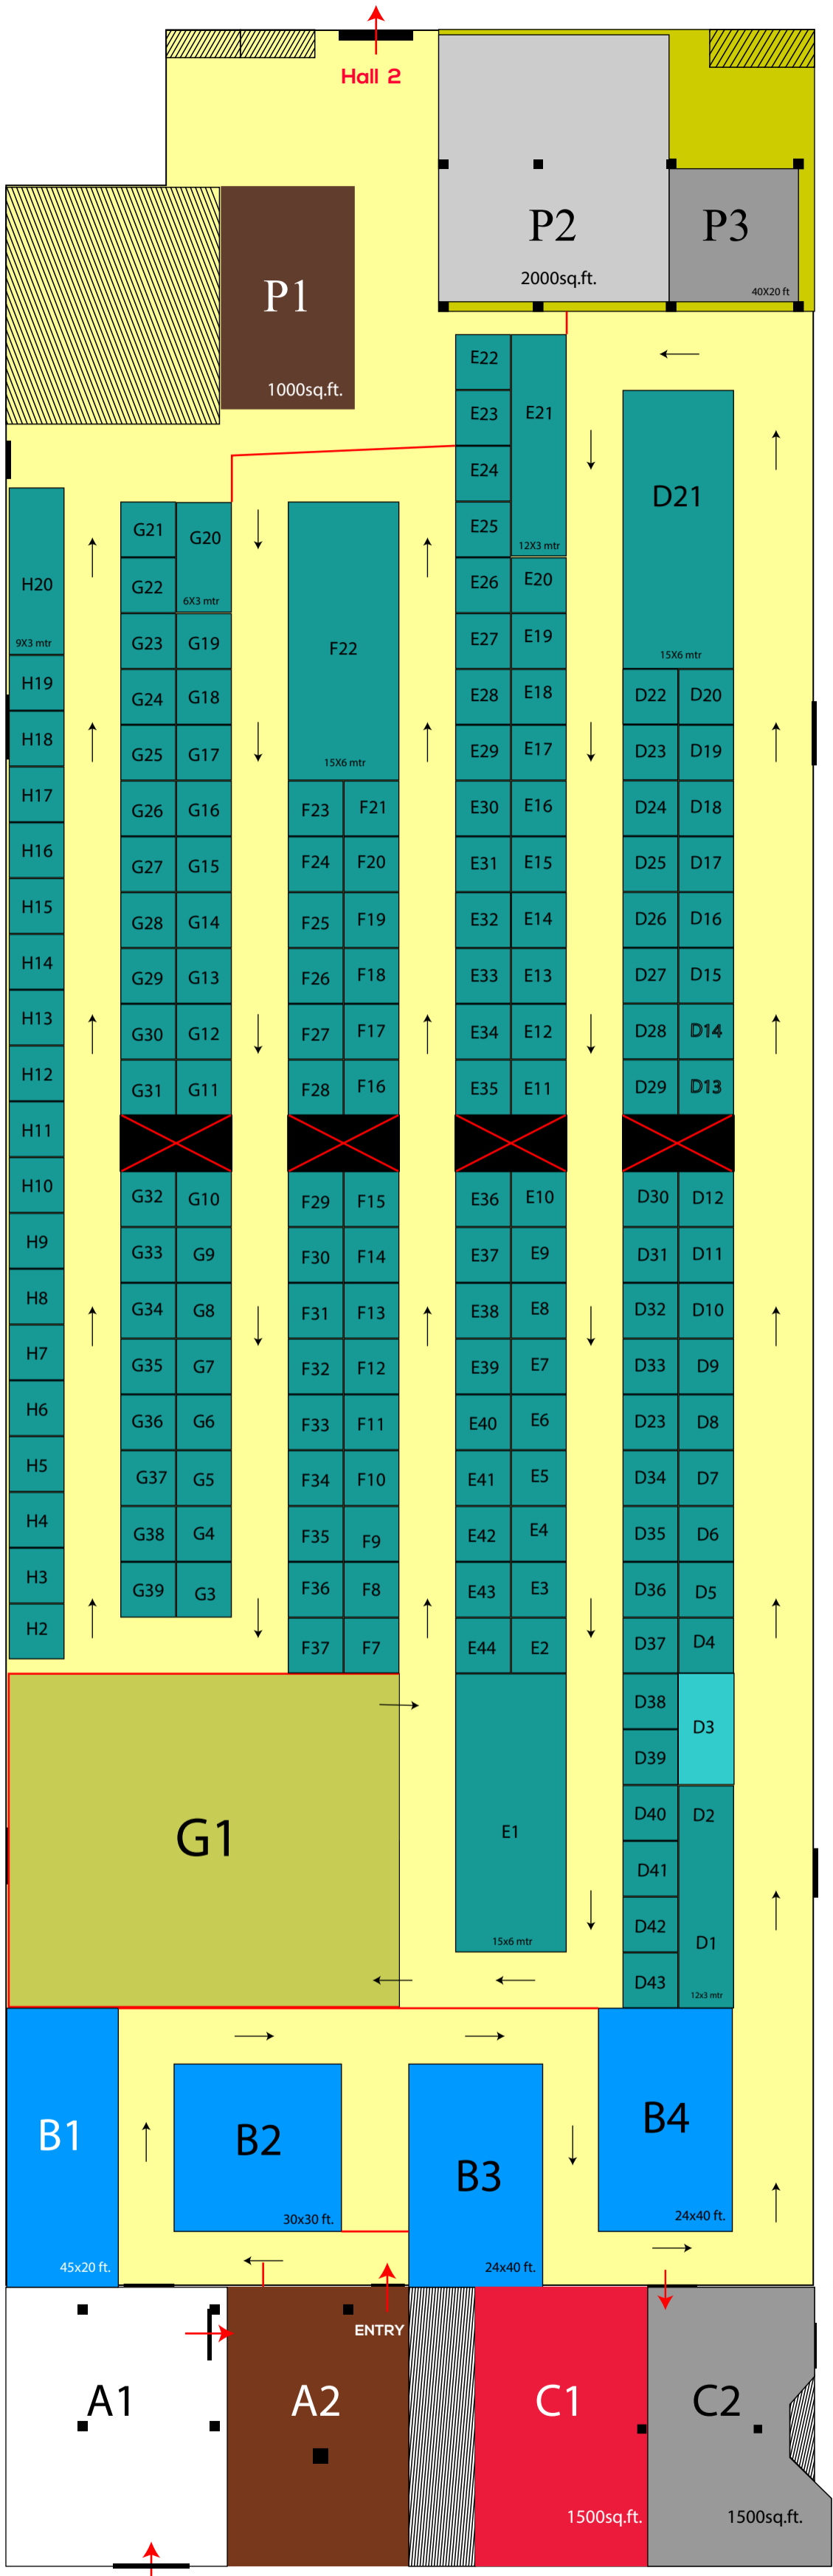

MS37	MS38	MS39	MS40	MS41	MS42	MS43	MS44	MS45	MS46	MS47	MS48
------	------	------	------	------	------	------	------	------	------	------	------

MS36	MS35	MS34	MS33	MS32	MS31	MS30	MS29	MS28	MS27	MS26	MS25
MS13	MS14	MS15	MS16	MS17	MS18	MS19	MS20	MS21	MS22	MS23	MS24

MICRO STALLS

S24	S23	S22	S21	S20	S19	S18	S17	S16	S15	S14	S13
S1	S2	S3	S4	S5	S6	S7	S8	S9	S10	S11	S12

STARTUP PAVILION

EXECUTIVE LOUNGE

39x9 mtr

Exit

Entry

Hall 2

2000sq.ft.

Entry

Registration Area

Hall 1